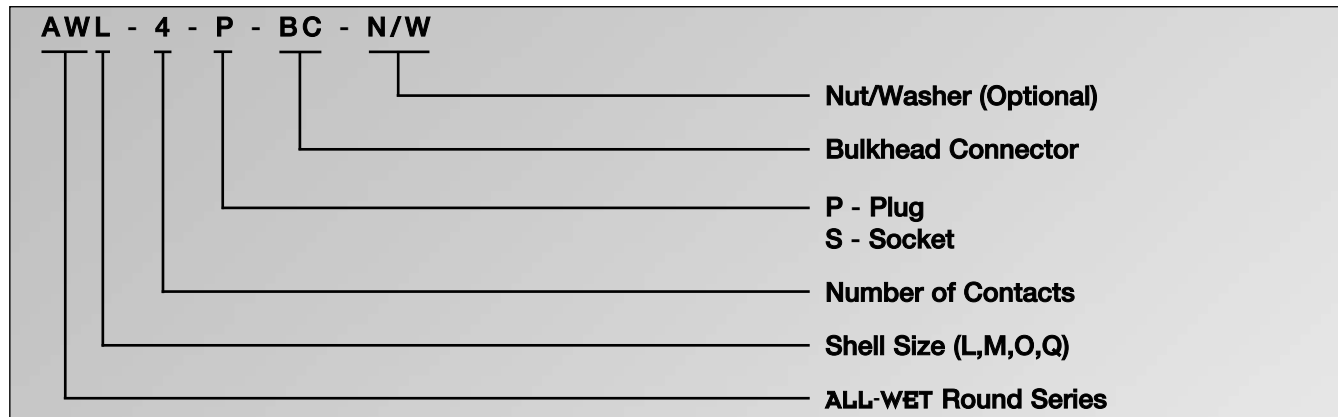

ALL-WET SERIES PART NUMBER SYSTEM

ROUND SERIES BULKHEAD CONNECTORS

EXAMPLE:

ROUND SERIES IN-LINE CONNECTORS

EXAMPLE:

ROUND SERIES LOCKING SLEEVES

EXAMPLE:

ROUND SERIES BULKHEAD LOCKING SLEEVES

EXAMPLE: