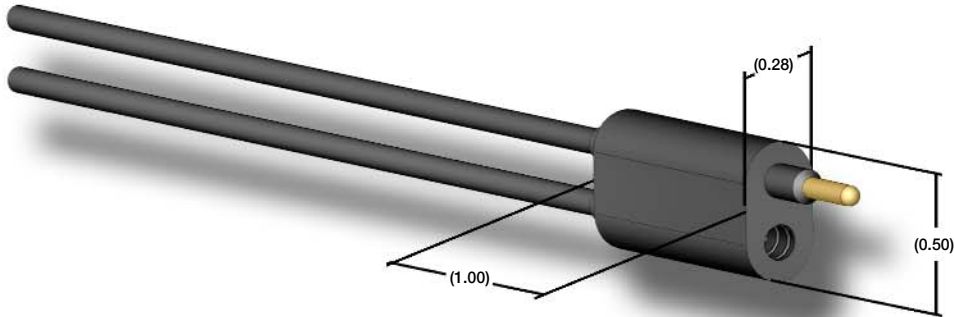

DIMENSION DETAILS

ALL-WET SERIES MAW-2-HC w/IN2 CABLE

ALL-WET Miniature Hermaphroditic In-Line Connector
Mates with itself and MAW-2-HC-BC-R/A

NOTES:

- Current-carrying capacity: MAW-2-HC w/IN2 CABLE - 3 amps per contact.
MAW-2-HC w/18/2 SJO CABLE - 7 amps per contact.
- Operating pressure: 10,000 psi.
- Open face pressure: 1,000 psi.
- Working voltage: 300 VDC.
- Dummy connector: Optional.
- Dummy Shorting Plug: Optional.
- Connectors must be lubricated before mating.

ALL-WET SERIES MAW-2-HC w/18/2 SJO CABLE

ALL-WET Miniature Hermaphroditic In-Line Connector
Mates with itself and MAW-2-HC-BC-R/A